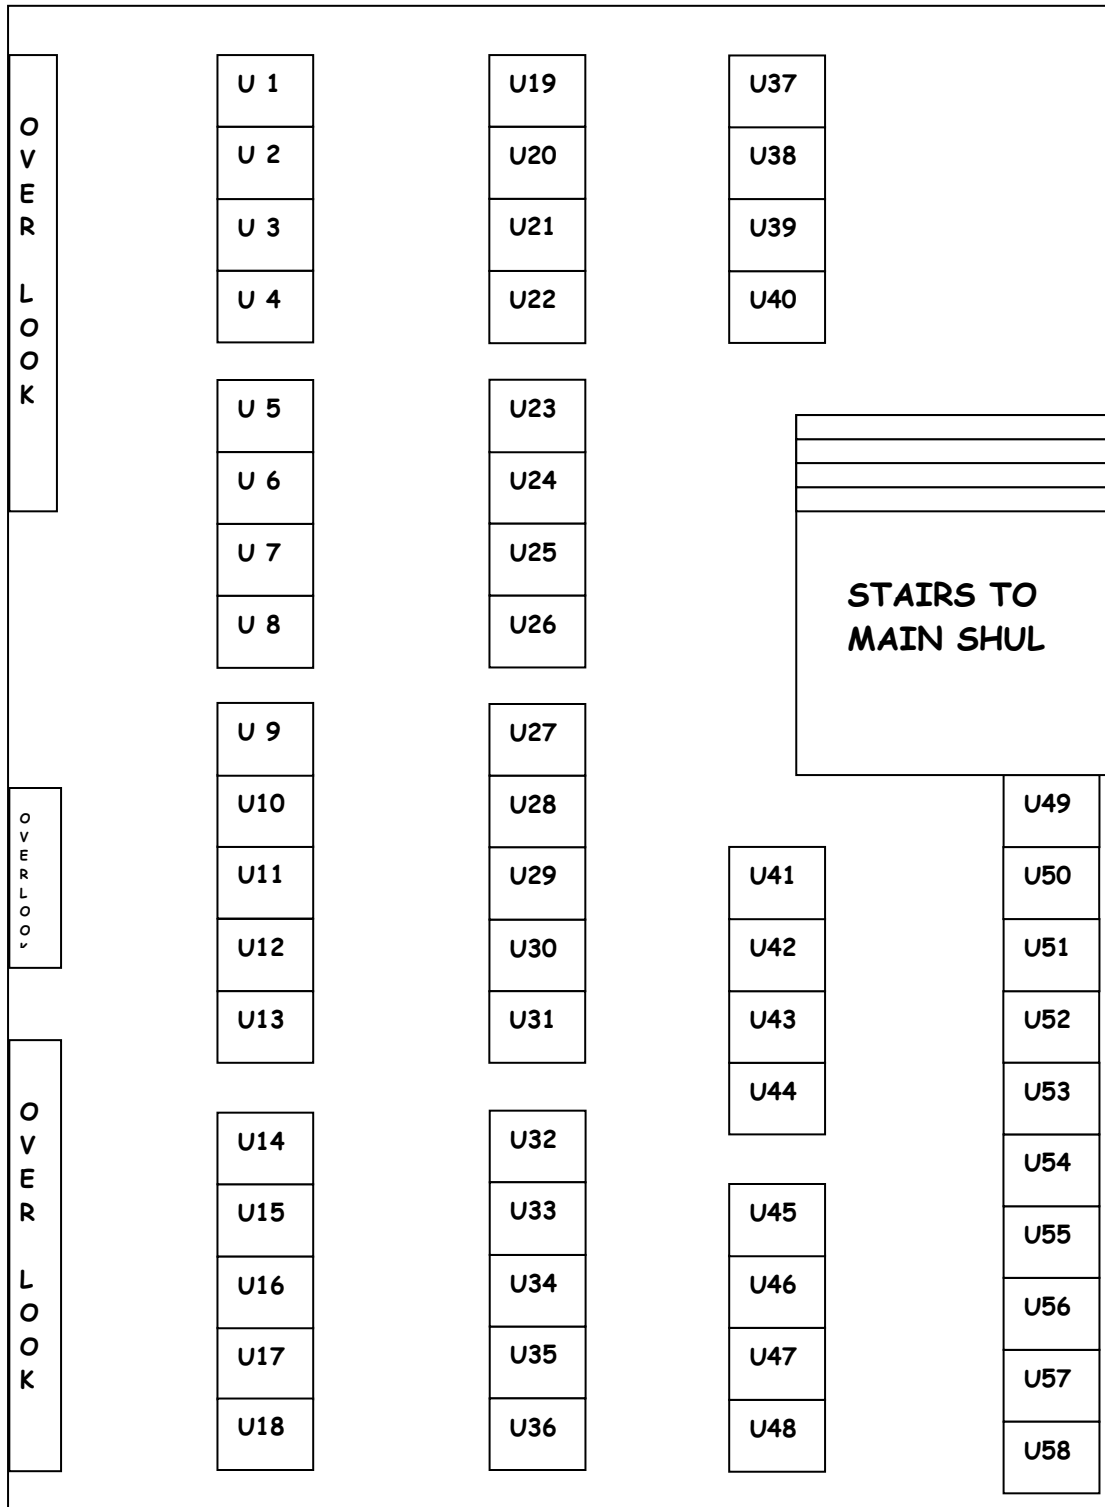

WOMEN'S SECTION – DOWNSTAIRS

YOMIM NORAIM – 5778

PLEASE NOTE THE FOLLOWING:

**BY ORDER OF THE FIRE MARSHAL NO CARRIAGES OR STROLERS
ARE PERMITTED IN THE BUILDING.**

**WE ASK THAT ALL PARENTS WITH INFANTS AND SMALL CHILDREN
PLEASE HELP MAINTAIN THE PROPPER DECORUM IN SHUL.**

**HIGHLIGHTED SEATS INDICATE THAT THE SEAT IS TAKEN. PLEASE DON'T SIT IN ANYONE ELSE'S SEAT UNLESS ONE
OF THE GABBOIM TELLS YOU THAT IT'S OK.**

A GIT YUR.

WOMENS SECTION – UPSTAIRS

Yomim Noraim – 5778

PLEASE NOTE THE FOLLOWING: