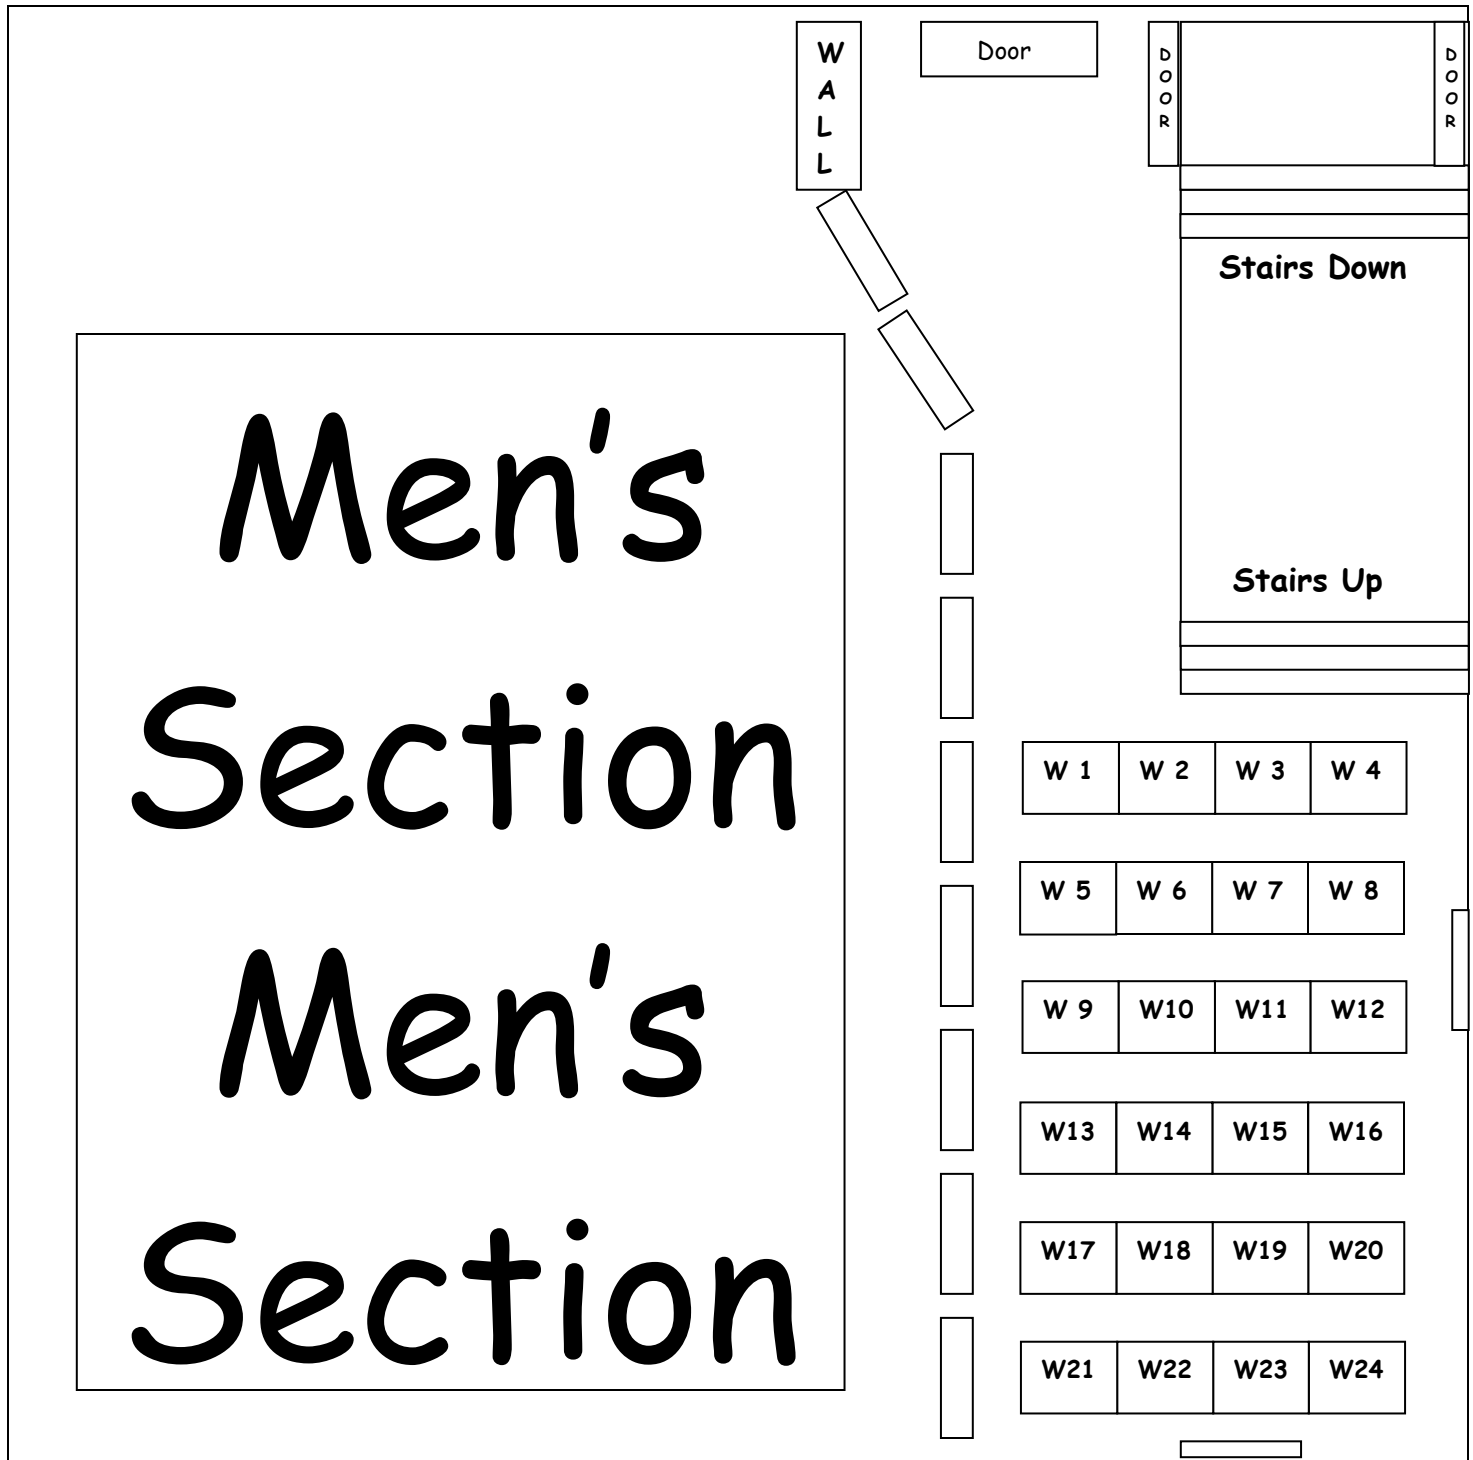

WOMEN'S SECTION – DOWNSTAIRS

YOMIM NORAIM – 5778

PLEASE NOTE THE FOLLOWING:

**BY ORDER OF THE FIRE MARSHAL NO CARRIAGES OR STROLERS
ARE PERMITTED IN THE BUILDING.**

**WE ASK THAT ALL PARENTS WITH INFANTS AND SMALL CHILDREN
PLEASE HELP MAINTAIN THE PROPPER DECORUM IN SHUL.**

**HIGHLIGHTED SEATS INDICATE THAT THE SEAT IS TAKEN. PLEASE DON'T SIT IN ANYONE ELSE'S SEAT UNLESS ONE
OF THE GABBOIM TELLS YOU THAT IT'S OK.**

A GIT YUR.

WOMENS SECTION – UPSTAIRS

Yomim Noraim – 5778

PLEASE NOTE THE FOLLOWING: