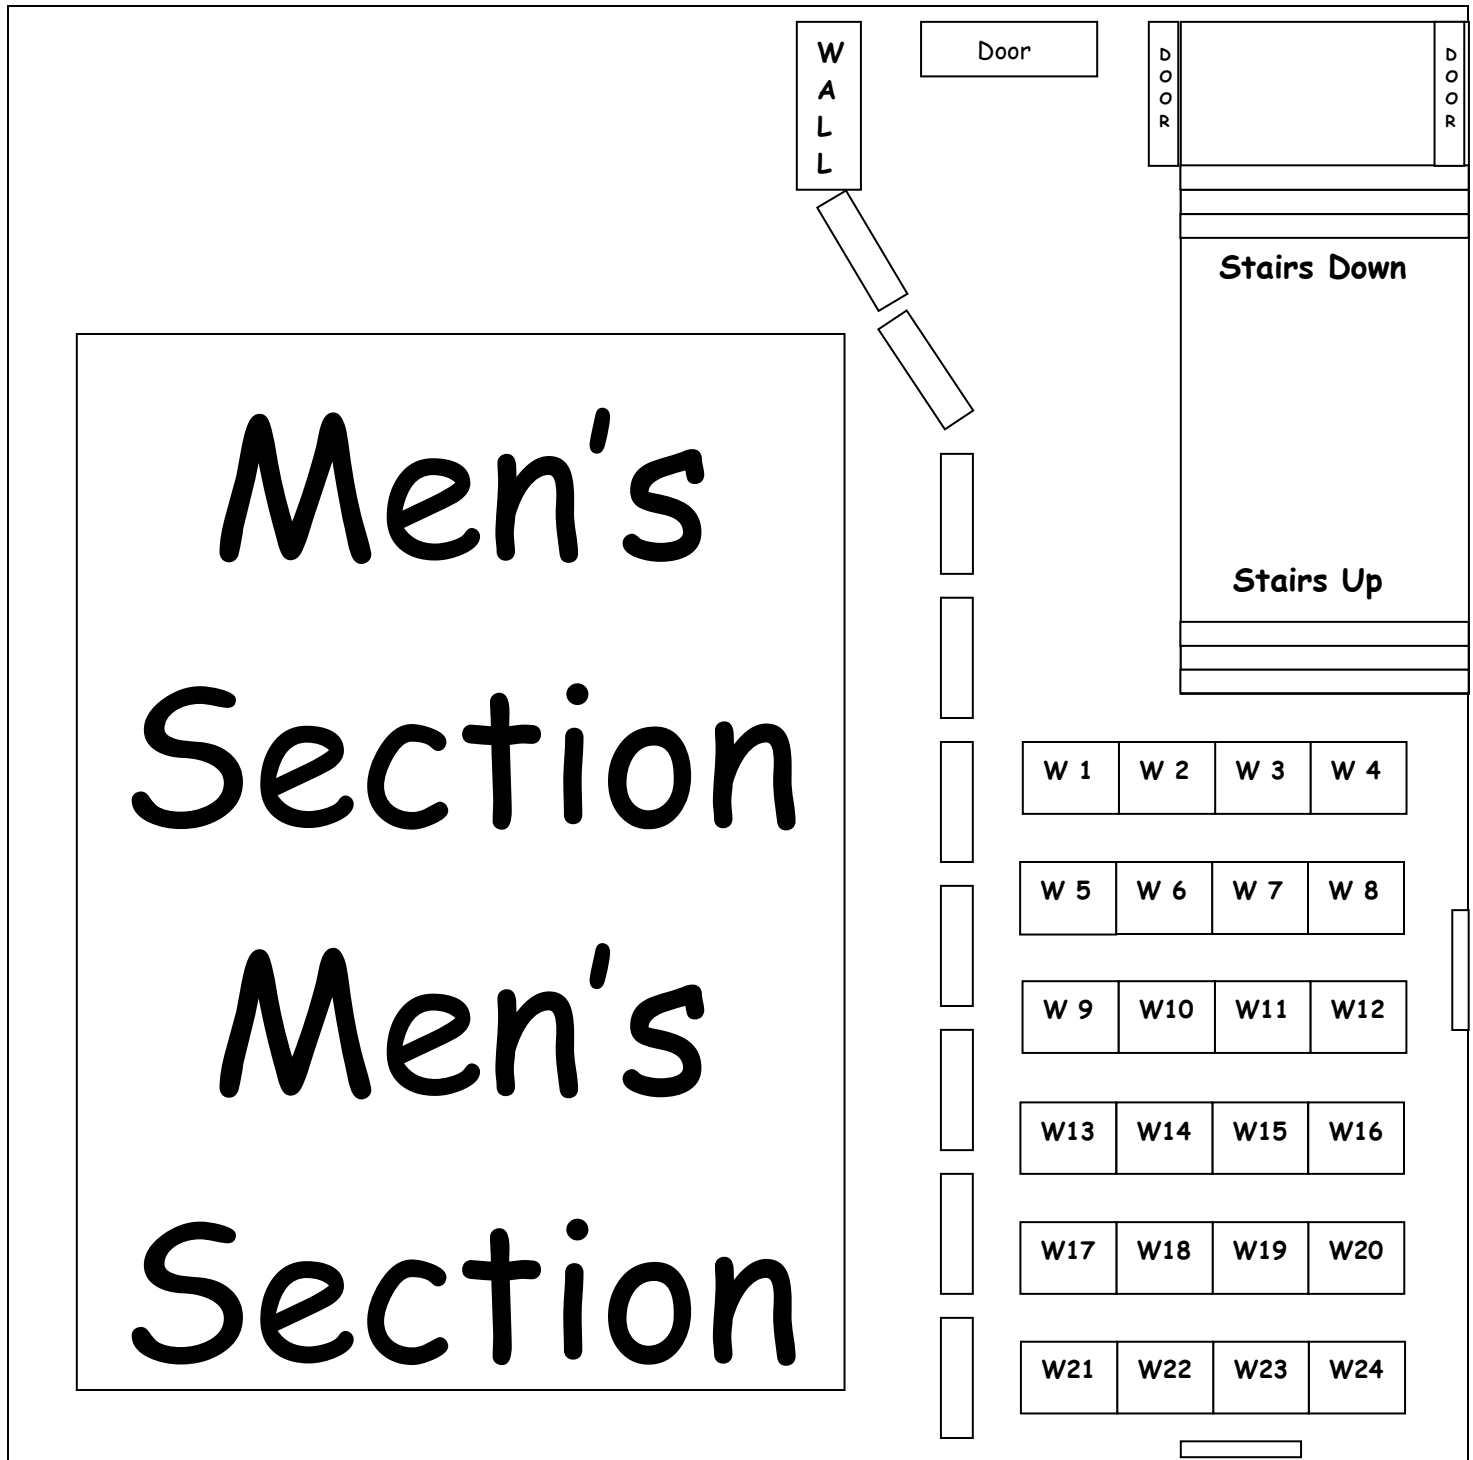

WOMEN'S SECTION – DOWNSTAIRS
YOMIM NORAIM – 5779

PLEASE NOTE THE FOLLOWING:

**BY ORDER OF THE FIRE MARSHAL NO CARRIAGES OR STROLERS
ARE PERMITTED IN THE BUILDING.**

**WE ASK THAT ALL PARENTS WITH INFANTS AND SMALL CHILDREN
PLEASE HELP MAINTAIN THE PROPPER DECORUM IN SHUL.**

**HIGHLIGHTED SEATS INDICATE THAT THE SEAT IS TAKEN. PLEASE DON'T SIT IN ANYONE ELSE'S SEAT UNLESS ONE
OF THE GABBOIM TELLS YOU THAT IT'S OK.**

A GIT YUR.