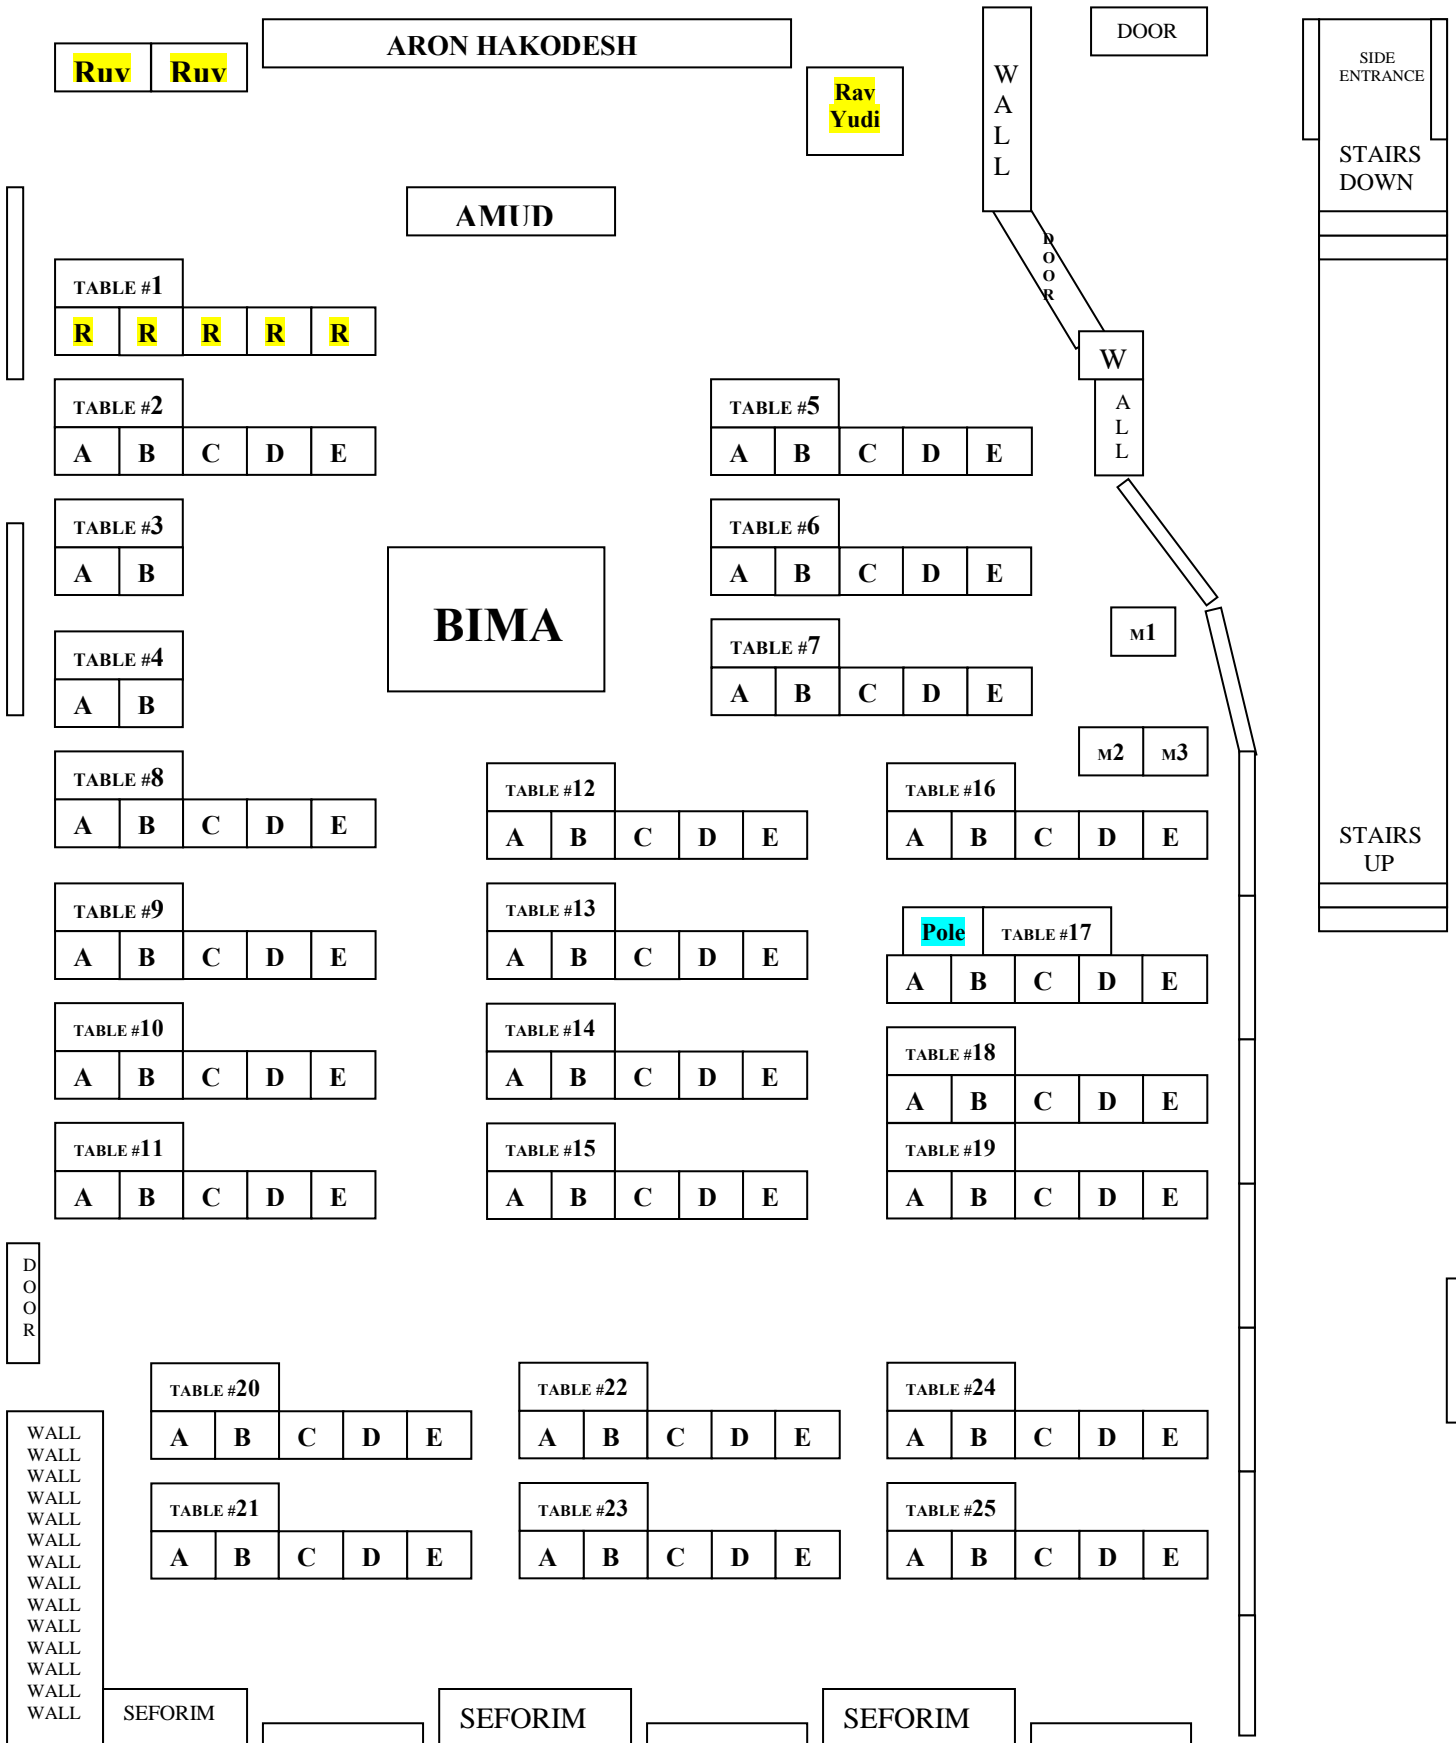

Chofetz Chaim Torah Center

Yomim Noraim - 5779

MEN'S SECTION