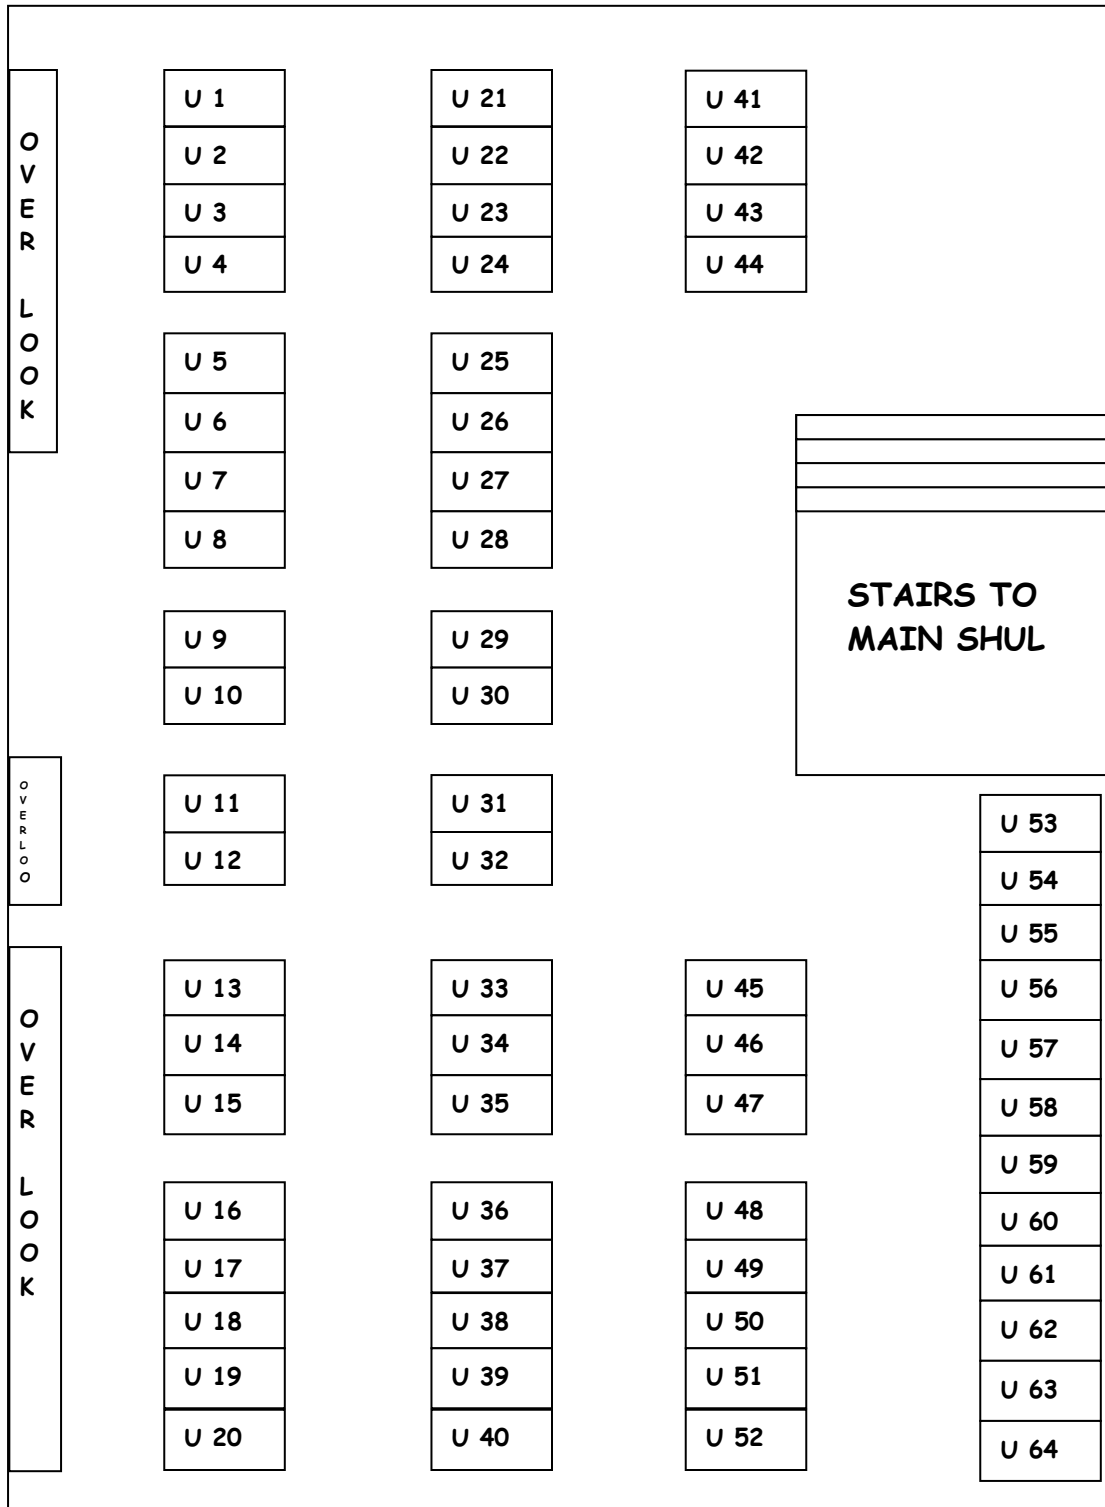

WOMENS SECTION – UPSTAIRS

Yomim Noraim – 5779

PLEASE NOTE THE FOLLOWING:

1. ABSOLUTELY NO CARRIAGES ARE ALLOWED UPSTAIRS OR NEAR THE STAIR AREA. PLEASE BE AWARE THAT THIS IS A FIRE DEPARTMENT REGULATION.
2. HIGHLIGHTED SEATS INDICATE THAT THE SEAT IS TAKEN. PLEASE DON'T SIT IN ANYONE ELSE'S SEAT UNLESS ONE OF THE GABBOIM TELLS YOU THAT IT'S OK.